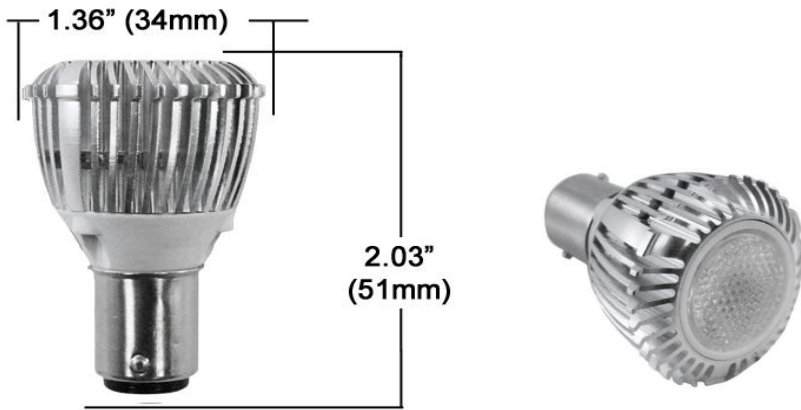

LED-GBF-2W

Specifications:

Model:	LED-GBF-2W
Wattage:	2 Watts (Cree LED's)
Current:	0.16A @ 12V
Voltage:	12VAC/DC
Luminous Flux:	160 Lumens (80 lm/W)
Base Type:	BA15D (double contact bayonet)
Replaces:	20W GBF (6435FR) Halogen Bulb
Dimensions:	(see photo above)
Rated Life:	50,000 Hours